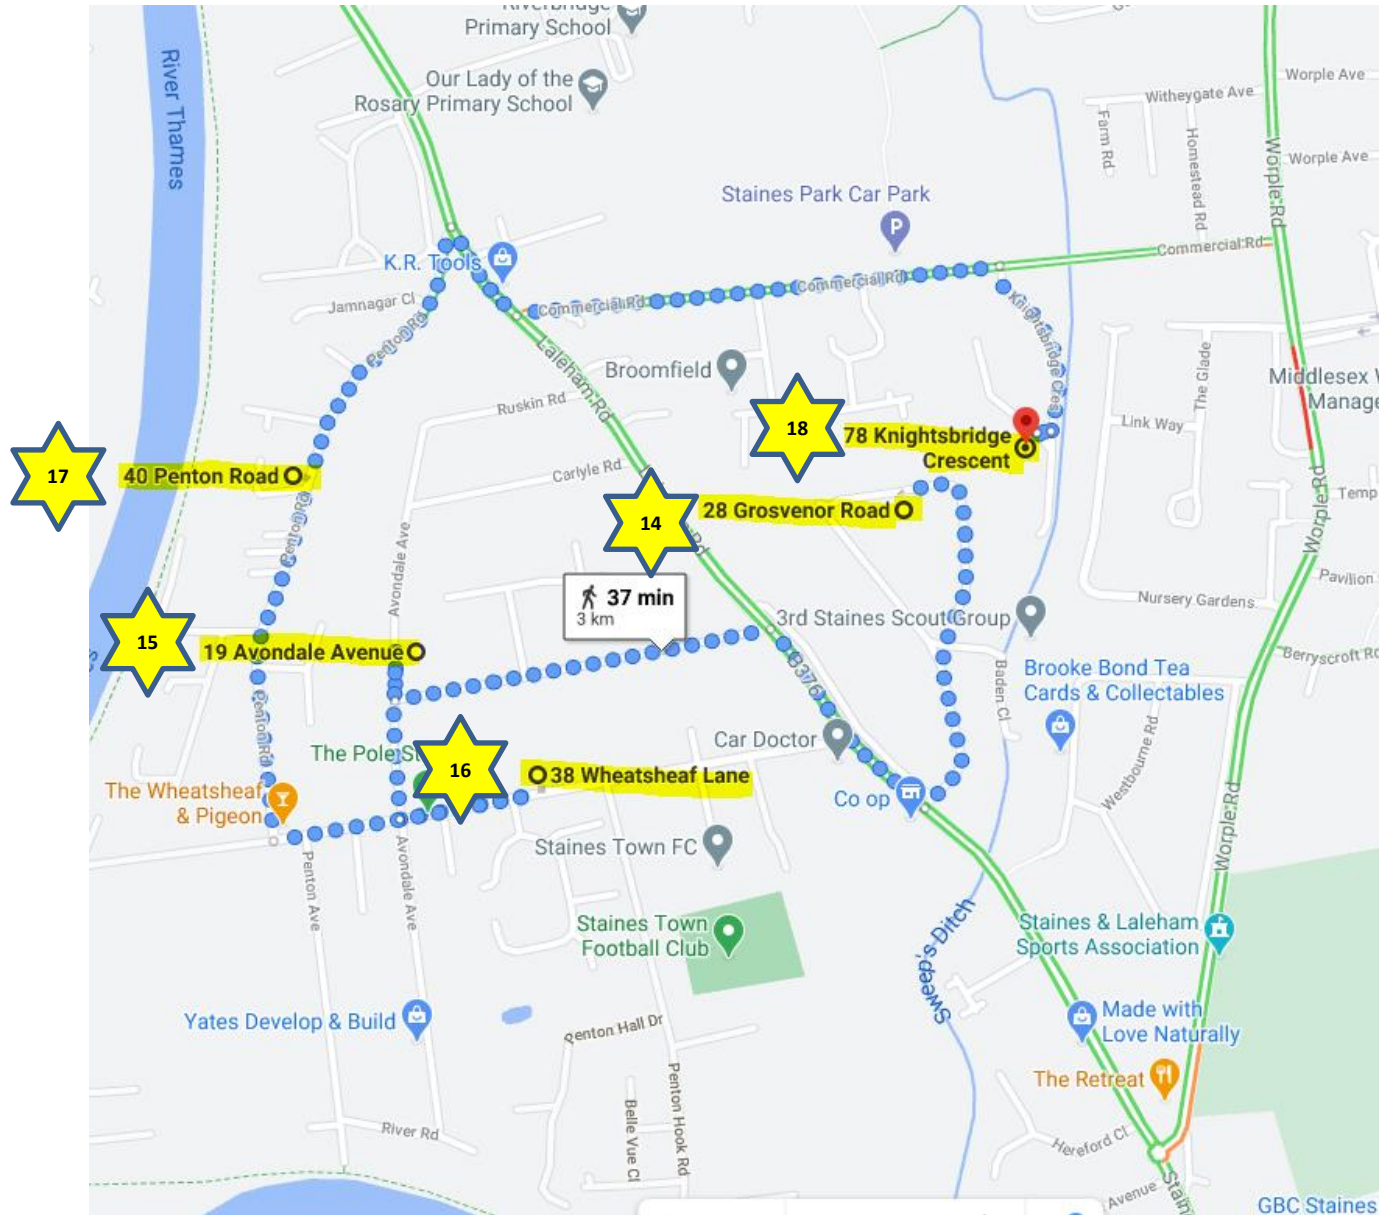

Advent Window Wonder Walk 2020: 1st-4th

Advent Window Wonder Walk 2020: 5th-13th

Note:
Due to a change in venues, No.10 is now out of sequence for a direct walk, so you may wish to visit No.11 & 12 before No.10

Advent Window Wonder Walk 2020: 14th-18th

Advent Window Wonder Walk 2020: 19th-24th