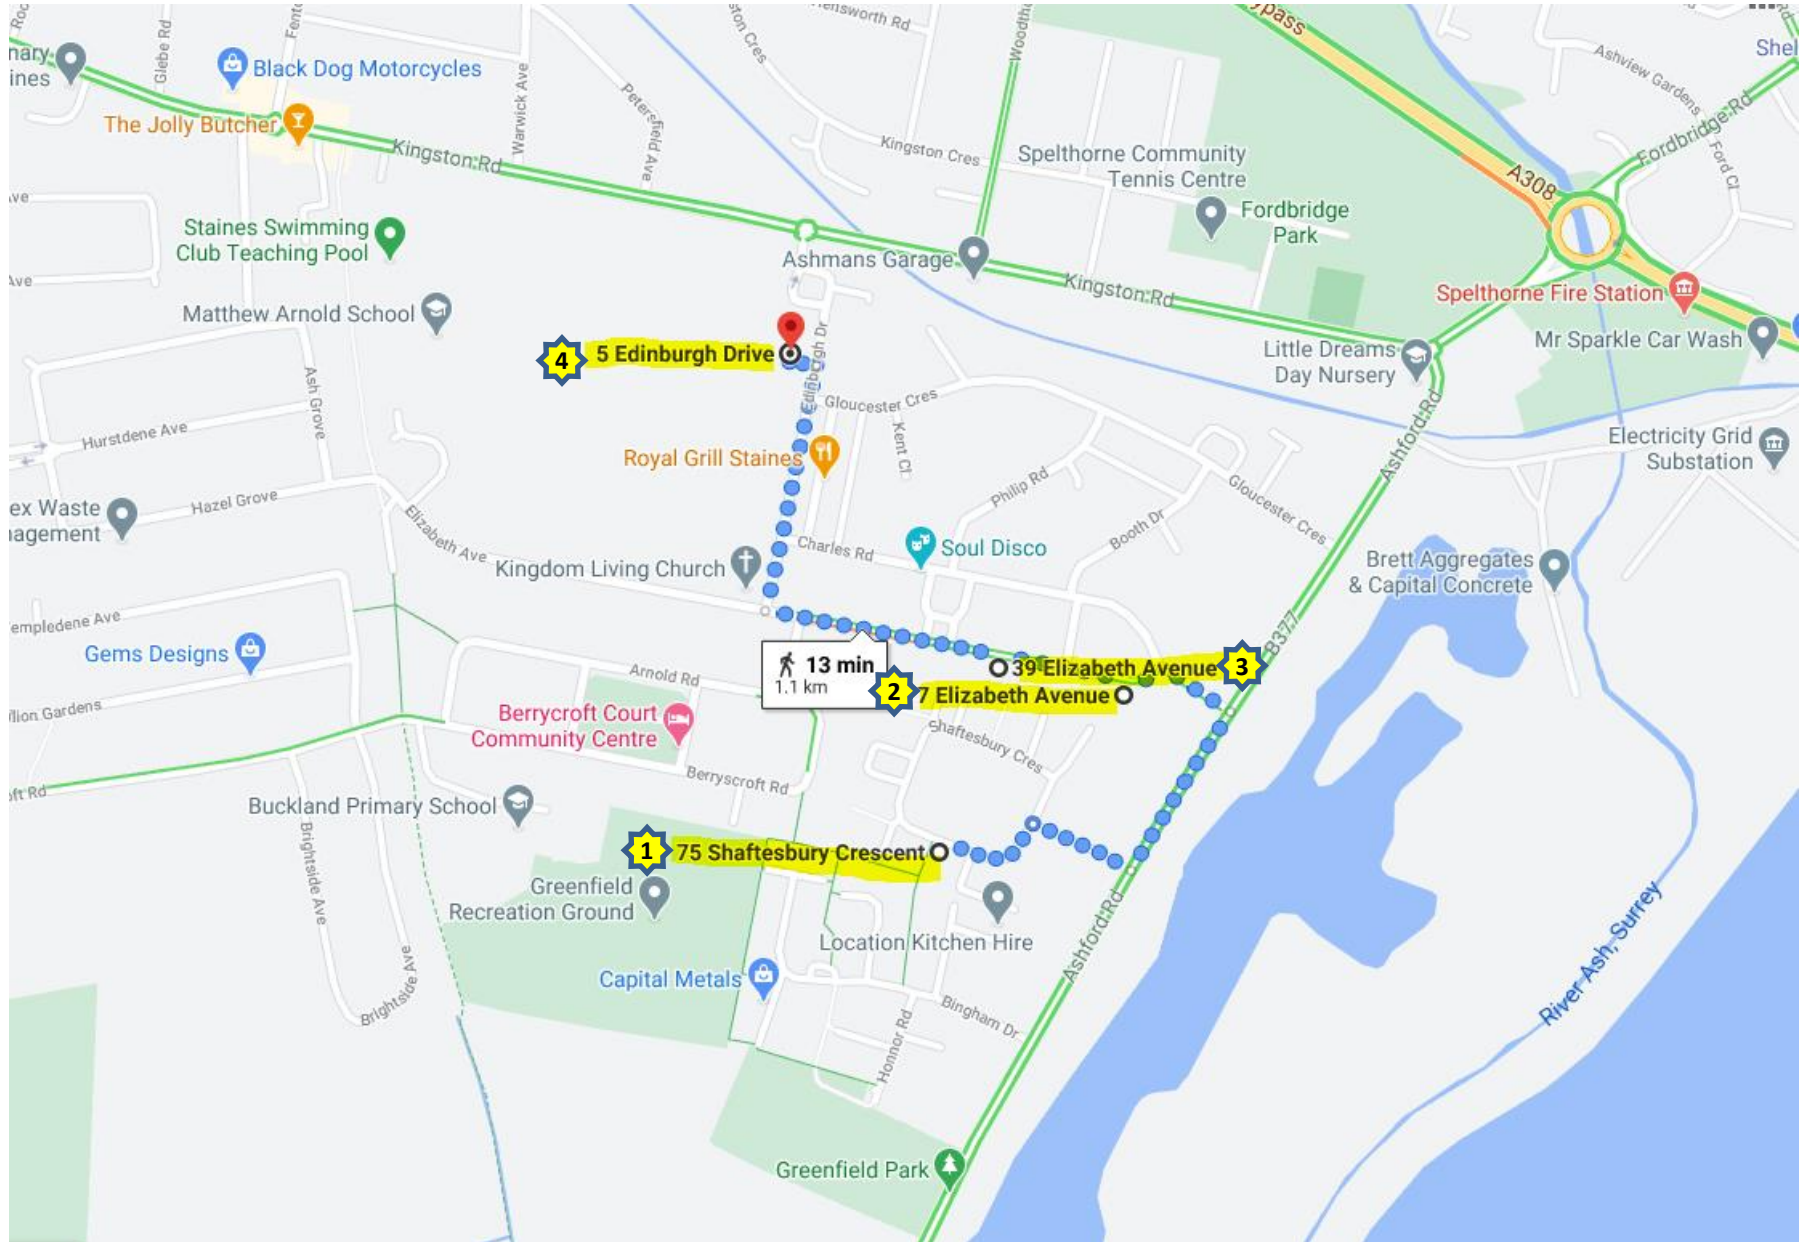

Advent Window Wonder Walk 2020: 1st-4th

Advent Window Wonder Walk 2020: 5th-13th

Note:
Due to a change in venues, No.10 is now out of sequence for a direct walk, so you may wish to visit No.11 & 12 before No.10

Advent Window Wonder Walk 2020: 14th-18th

Advent Window Wonder Walk 2020: 19th-24th