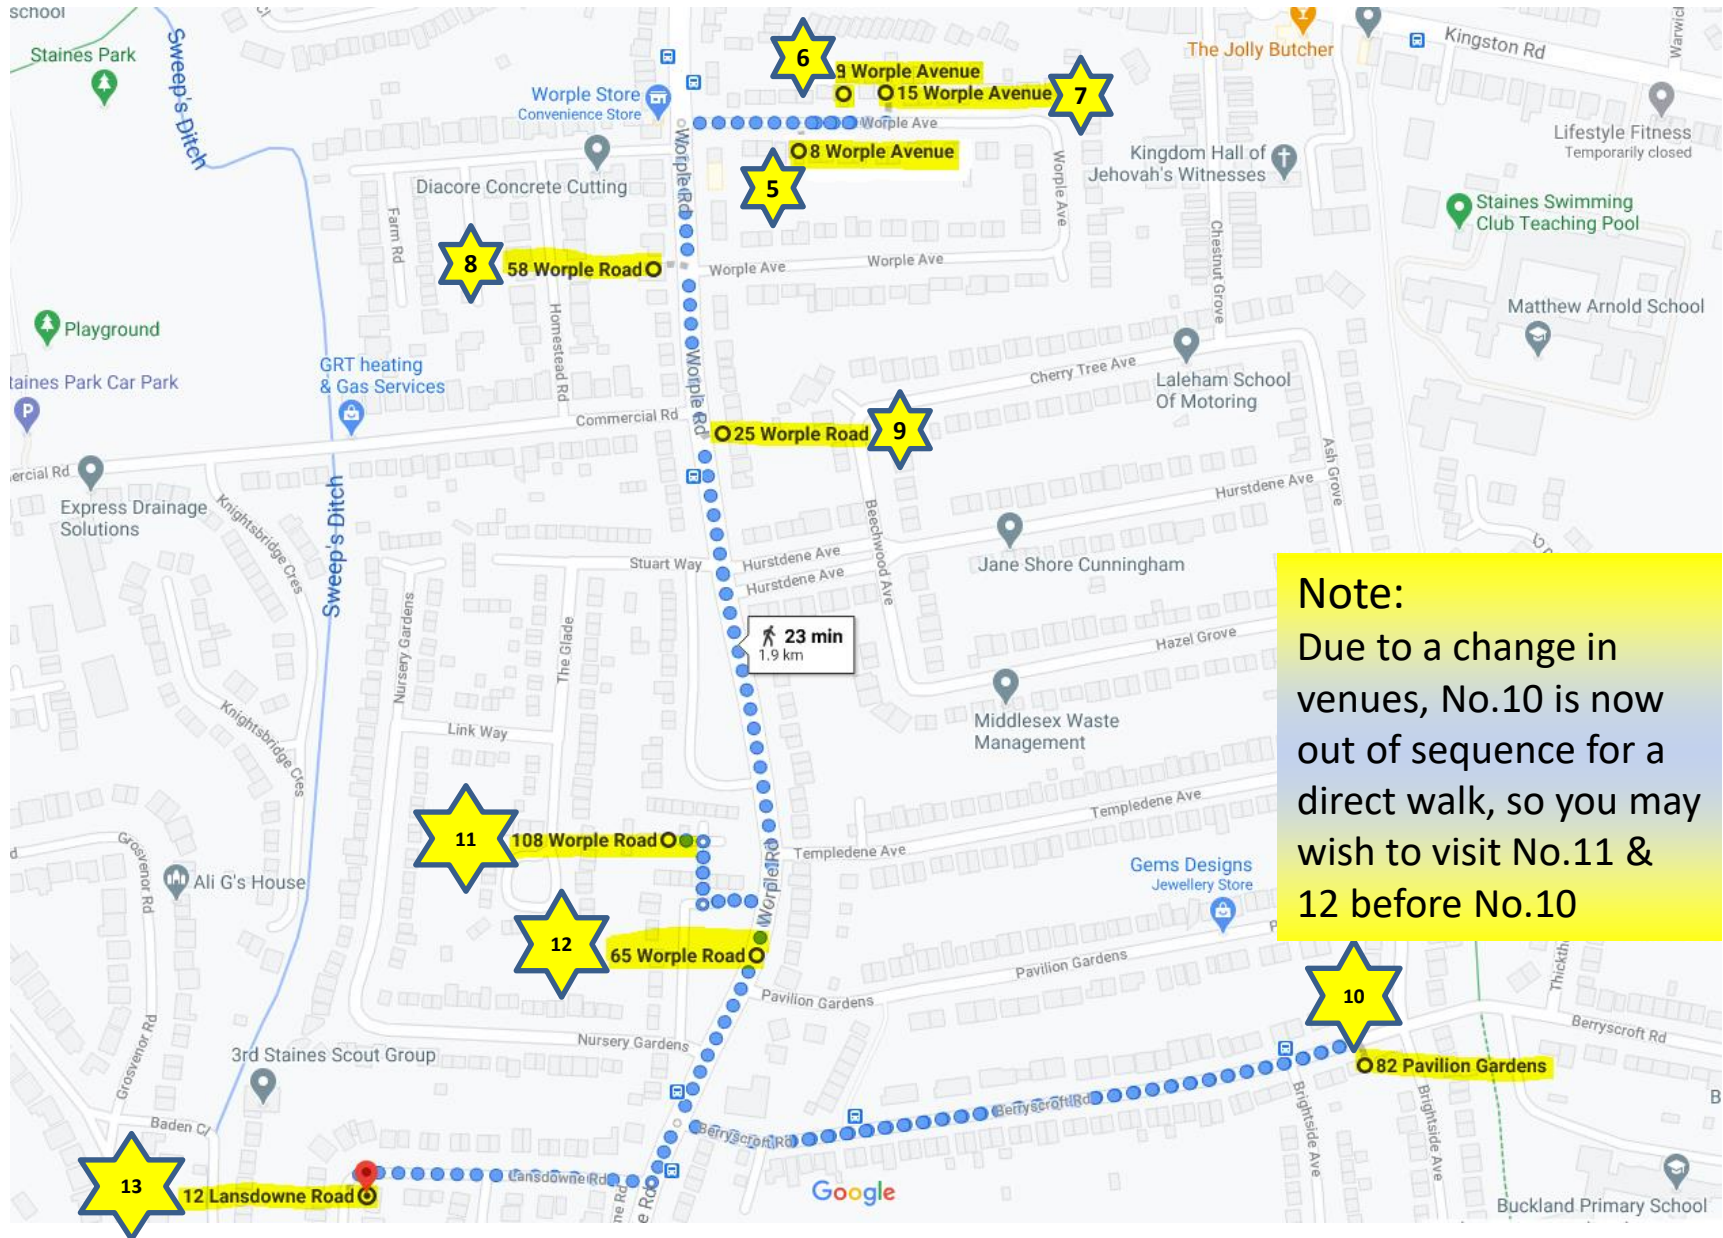

Advent Window Wonder Walk 2020: 1st-4th

Advent Window Wonder Walk 2020: 5th-13th

Note:
Due to a change in venues, No.10 is now out of sequence for a direct walk, so you may wish to visit No.11 & 12 before No.10

Advent Window Wonder Walk 2020: 14th-18th

Advent Window Wonder Walk 2020: 19th-24th